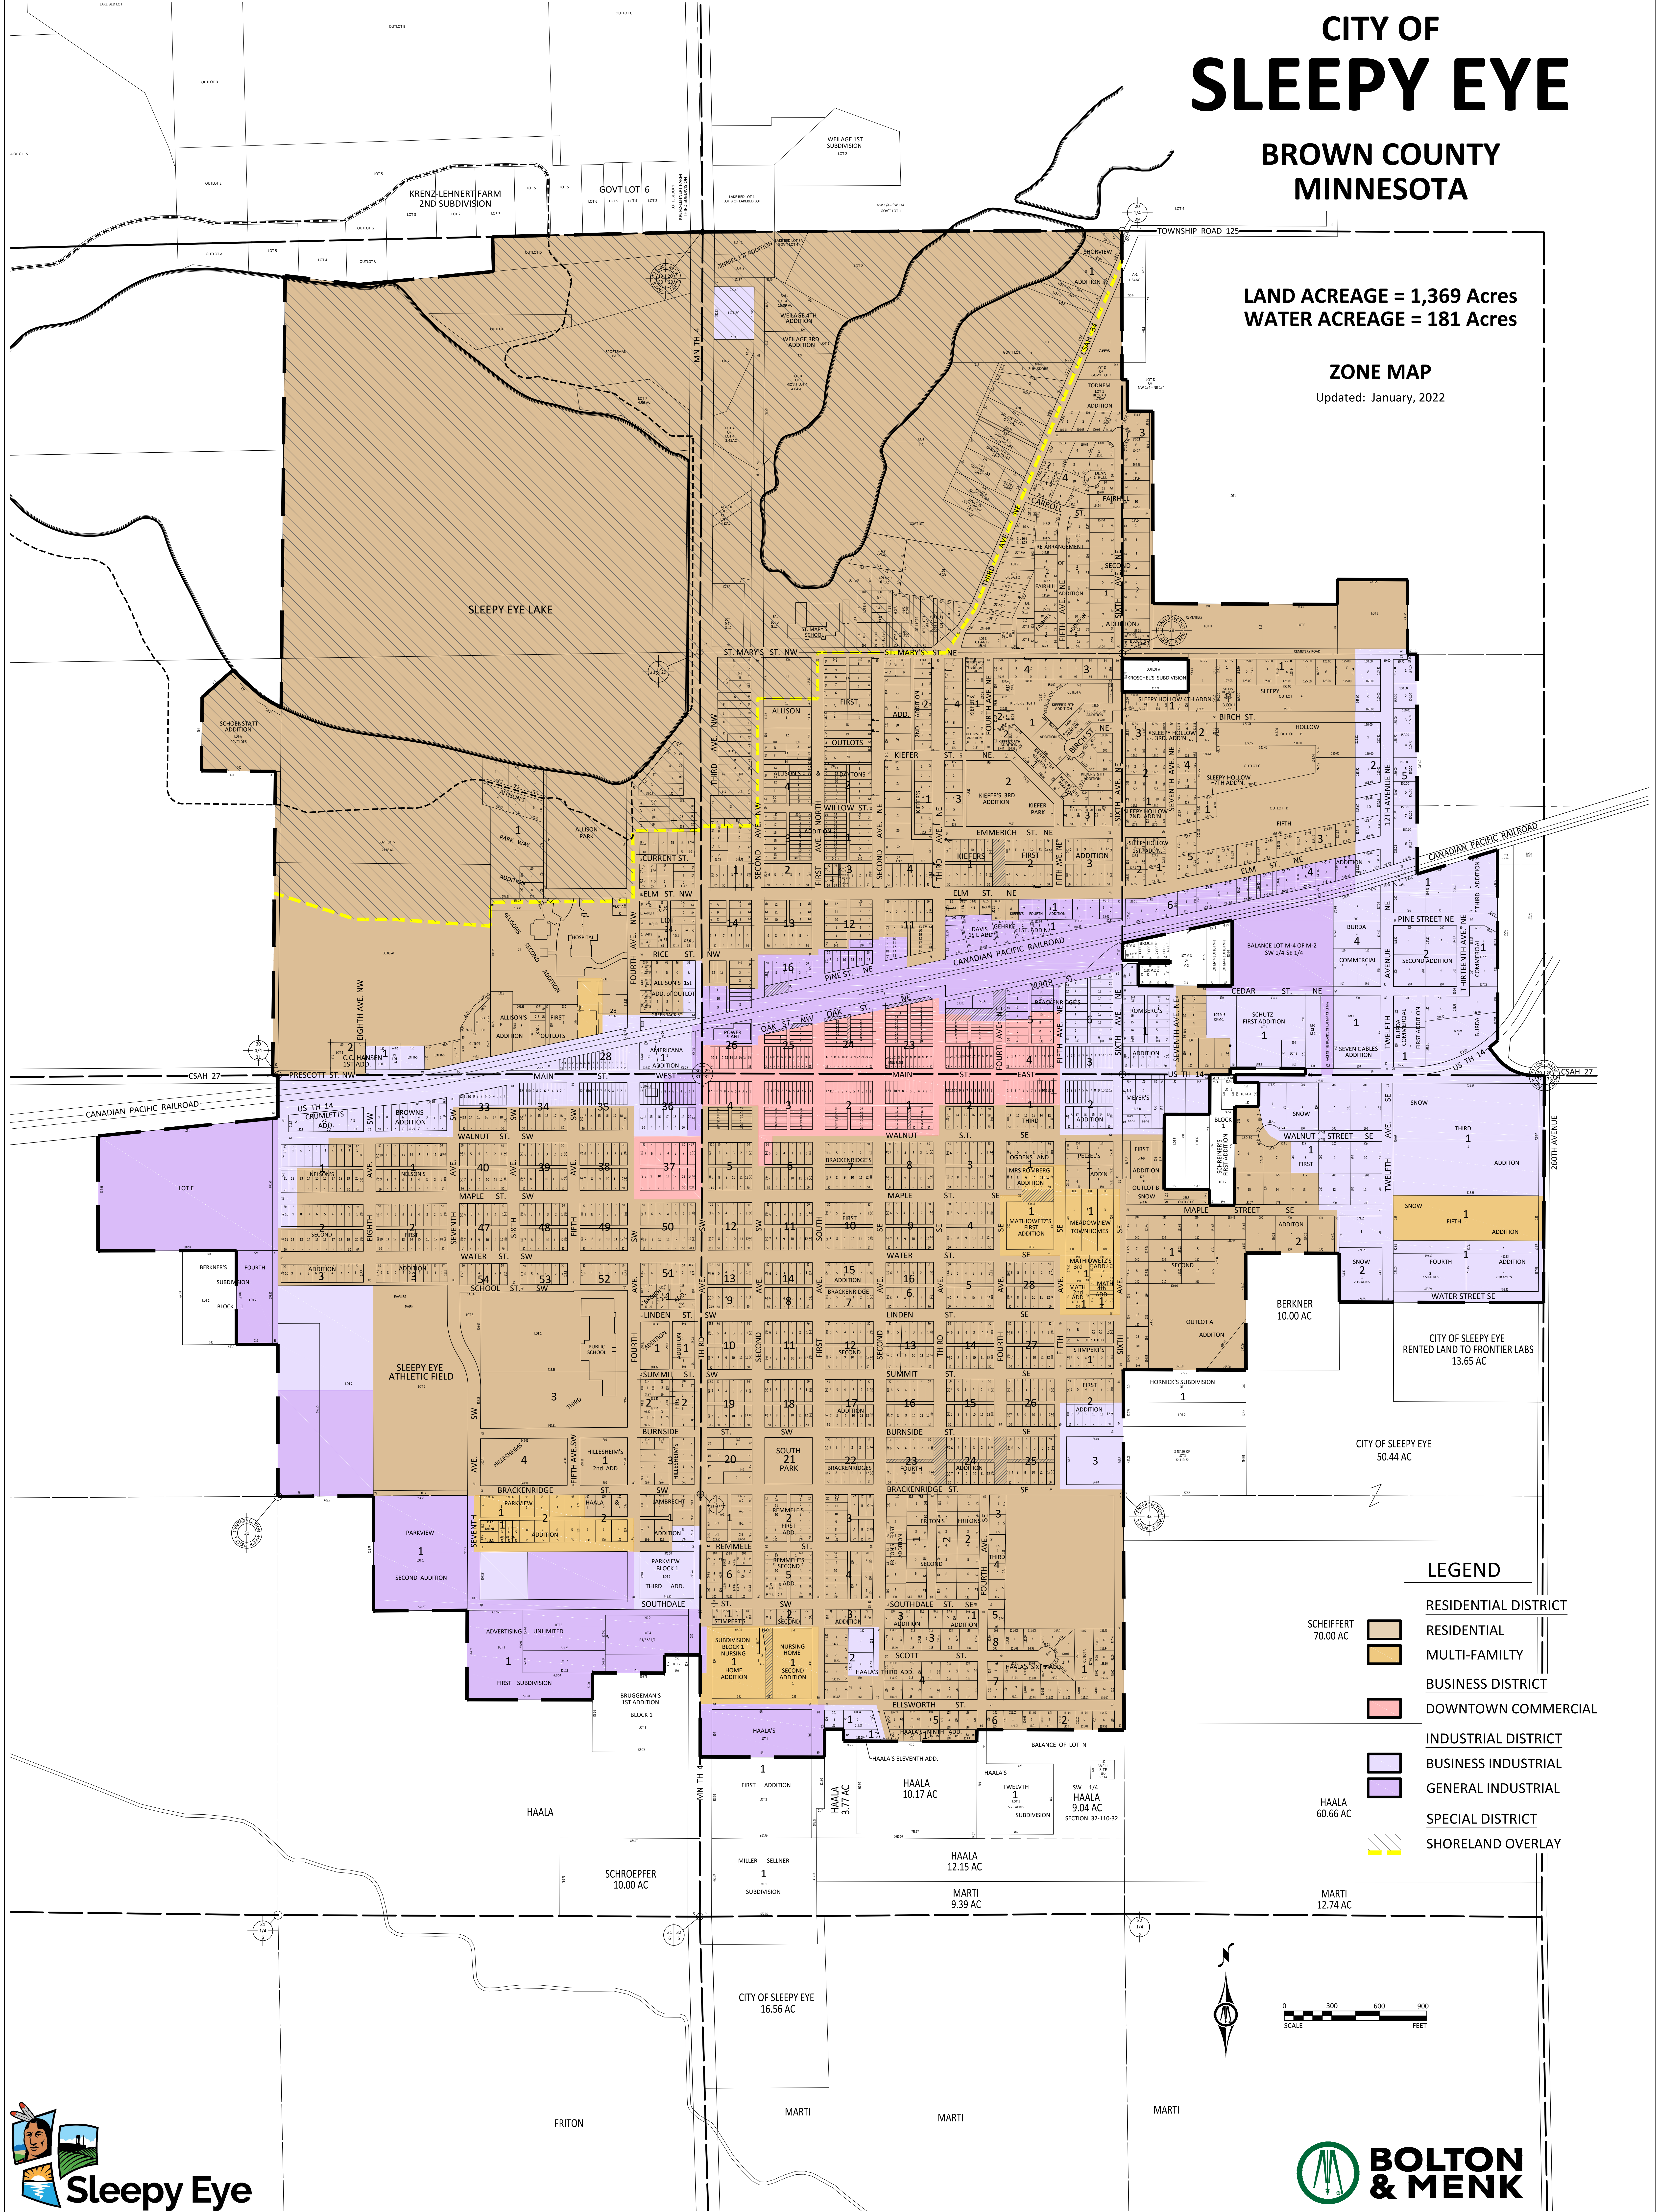

CITY OF SLEEPY EYE

BROWN COUNTY
MINNESOTA

LAND ACREAGE = 1,369 Acres
WATER ACREAGE = 181 Acres

ZONE MAP

Updated: January, 2022

LEGEND

- RESIDENTIAL DISTRICT
 - RESIDENTIAL
 - MULTI-FAMILY
 - BUSINESS DISTRICT
 - DOWNTOWN COMMERCIAL
 - INDUSTRIAL DISTRICT
 - BUSINESS INDUSTRIAL
 - GENERAL INDUSTRIAL
 - SPECIAL DISTRICT
 - SHORELAND OVERLAY
- SCHIFFERT 70.00 AC
- HAALA 60.66 AC